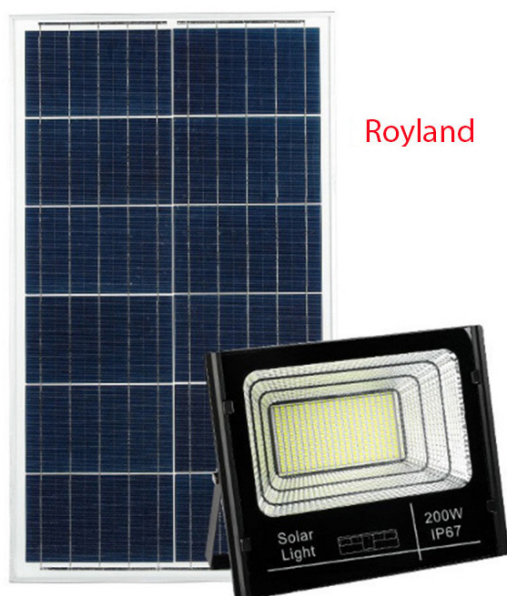

Royland

den-pha-led-nang-luong-mat-troi-rlpl-200w

den-nang-luong-mat-troi-pha-led-25w-1

den-nang-luong-mat-troi-pha-led-40w-1

Royland

den-nang-luong-mat-troi-pha-led-100w-1

Royland

den-nang-luong-mat-troi-pha-led-200w-1

Royland

den-nang-luong-mat-troi-RL-200W-1

Royland

den-pha-led-nang-luong-mat-troi-40w-1

Royland

den-pha-led-nang-luong-mat-troi-200w-1

**den-pha-led-nang-luong-mat-troi-rlpl-400w Liên hệ mua hàng:**

**0988.825.228** Đèn Đường Năng Lượng Mặt Trời Royland 400W